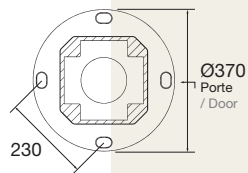

- Made of cast steel
- Post-top 3/4" BSPT male coupling for luminaire or post-top bracket fixation on request

Saint-Prix

Lemud

HÉROS

ENTRE-AXES / CENTER TO CENTER

Semelle 4 tiges  
Base plate  
with 4 anchor bolts

Tige 20/18 x 400  
Anchor bolt 20/18 x 400

Guéhenno

DIMENSIONS (mm) / DIMENSIONS (mm)		HÉROS					
A	Réf. / Ref.	4100	410	4600	460	5100	510
B		1350		1350		1350	
C		1530		1530		1530	
D		1220		1720		2220	
Porte / Door		480 x 90		480 x 90		480 x 90	